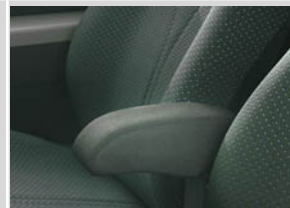

Ash Tray & Lighter

More than just a lighter. The dashboard-mounted ashtray and lighter not only is a handy place for loose items such as change. The lighter feature can be utilized as an auxiliary AC power source. It's a convenient way to recharge a cellular phone or to provide power for a laptop computer.

Cargo Liner

Protection for a long-lasting cargo area. This durable, long-lasting custom designed vinyl liner features a raised lip to contain spills for simple cleanup. Textured finish minimizes load shifting and the cargo area carpeting gets extra protection for wear and tear. The easy-to-install liner is equally simple to remove for cleaning. It's the ideal place for storing wet and dirty cargo. Consider it the ultimate way to protect the vehicle interior from scratches and spills.

Centre Armrest

The tiltable armrest is an essential addition to the long commuter or the frequent everyday driver. Take a more comfortable driving position with the optional armrest.

Console Cupholder

Cruise Control